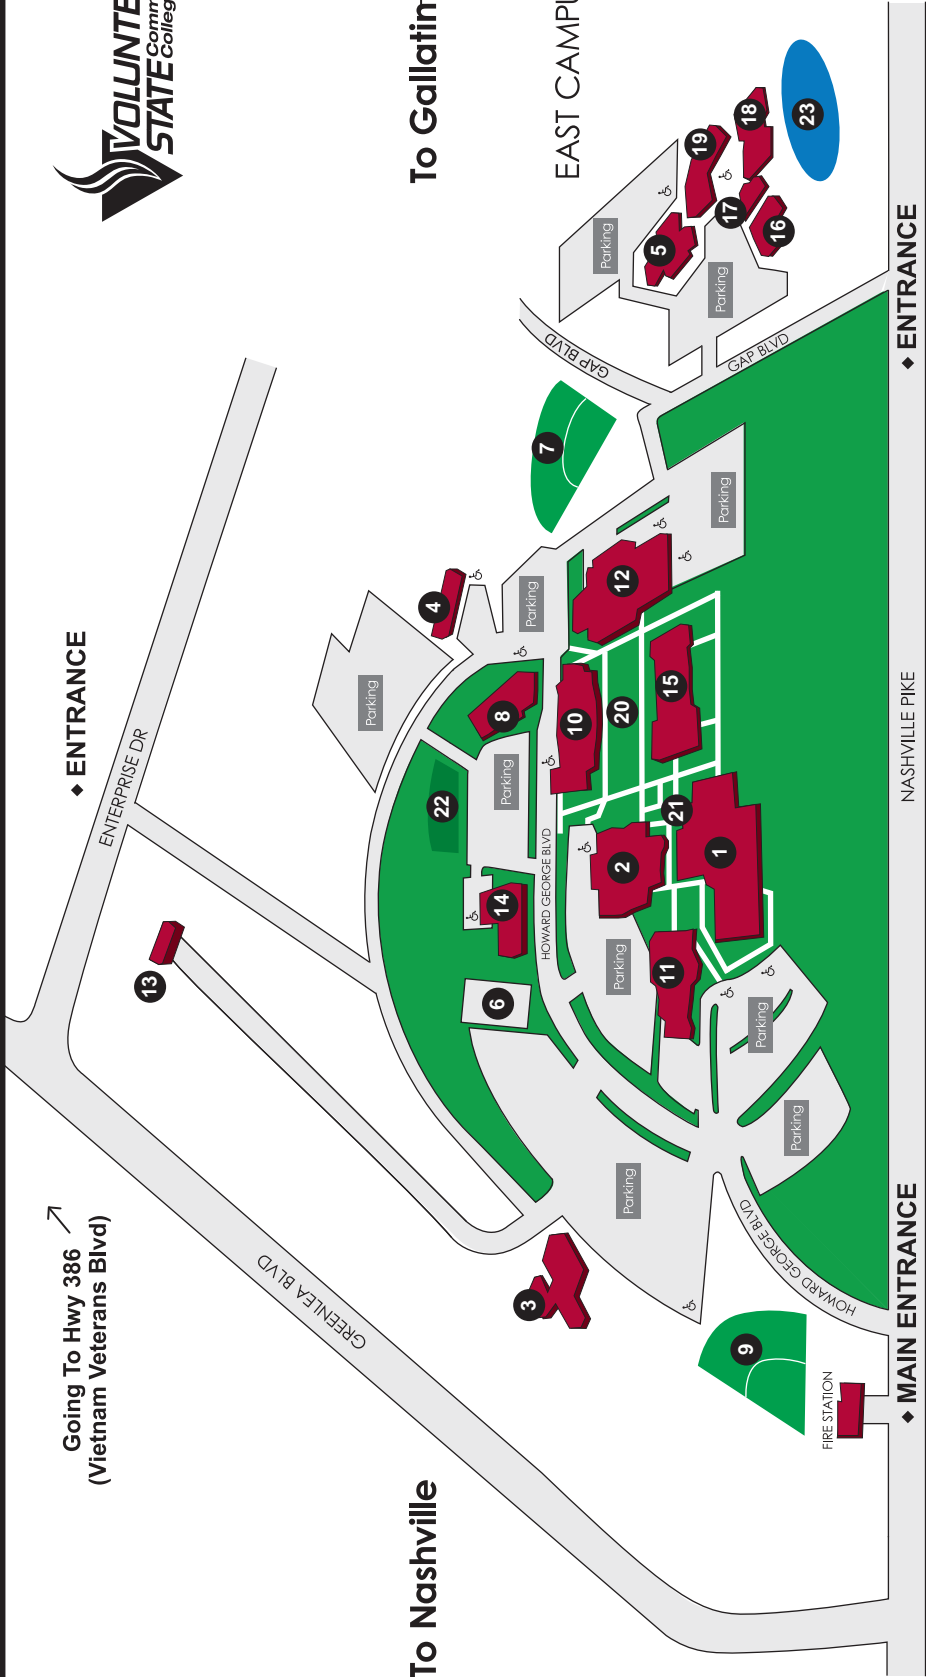

# Main Campus Map

Going To Hwy 386  
(Vietnam Veterans Blvd)

← To Nashville

To Gallatin →

EAST CAMPUS

- ◆ **ENTRANCE**
  - ◆ **MAIN ENTRANCE**
  - ◆ **ENTRANCE**
- 1. Ramer Administration Building**  
Administrative Offices, Admissions, Advising, Business Office, Distance Learning, Human Resources, Humanities Division, WVCP Radio, Records & Registration, Media Services, TV Studio, Academic Affairs, President's Office, Public Relations, Language Center, Off Campus/Dual Enrollment
  - 2. Wood Campus Center**  
Bookstore, Vol State Grill, Dining Rooms, Testing, Disability Services, Financial Aid, Plant Operations, Campus Police, Student Life & Diversity, Student Government & Clubs, Student Services, TRIO Student Support Services Program
  - 3. Fox Maintenance Building**
  - 4. Fine Arts Building**  
Art Offices and Studios
  - 5. Gibson Hall**  
The Foundation, Continuing Education, TSBDC, TSU Nursing
  - 6. Tennis Courts**
  - 7. Garrett Baseball Field**
  - 8. Wallace Health Sciences Building**  
Allied Health Division, Chemistry Labs, Radiologic Technology Program, Respiratory Care Program
  - 9. Softball Field**
  - 10. Thigpen Library**  
Rochelle Center
  - 11. Caudill Hall**  
Social Science Division, Wemyss Auditorium
  - 12. Pickel Field House**  
Athletics, Health & Physical Education, Moore Gymnasium, Music Department
  - 13. Watlington Science Field Station**
  - 14. Mattox Business Building**  
Business Division, Computer Labs
  - 15. Warf Building**  
Science Labs, Math & Science Division, Learning Commons (formerly Newskills), Math Lab, Supplemental Instruction
  - 16. 100 Building**  
Physical Therapist Assistant Program
  - 17. 200 Building**  
Ophthalmic Program
  - 18. 300 Building**  
Emergency Medical Services Program, Center of Emphasis, TSU Education
  - 19. 400 Building**  
Dental Assistant Program, Health Information Technology Program, Ultrasound Program, Sleep Diagnostics Program
  - 20. The Commons**
  - 21. Duffer Plaza**
  - 22. Greenhouse/Community Garden**
  - 23. Pond**
- ♿ = Accessible Parking