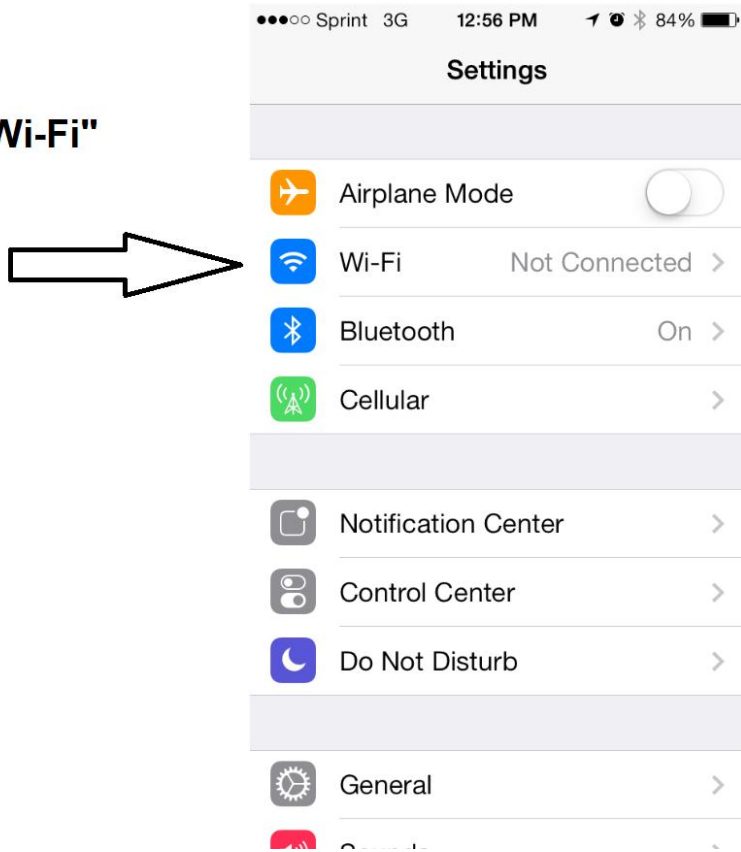

1. Tap "Settings"

2. Tap "Wi-Fi"

3. Tap "VSCC"

4. Input your Volstate username & password and click "Join"

5. Tap "Accept"