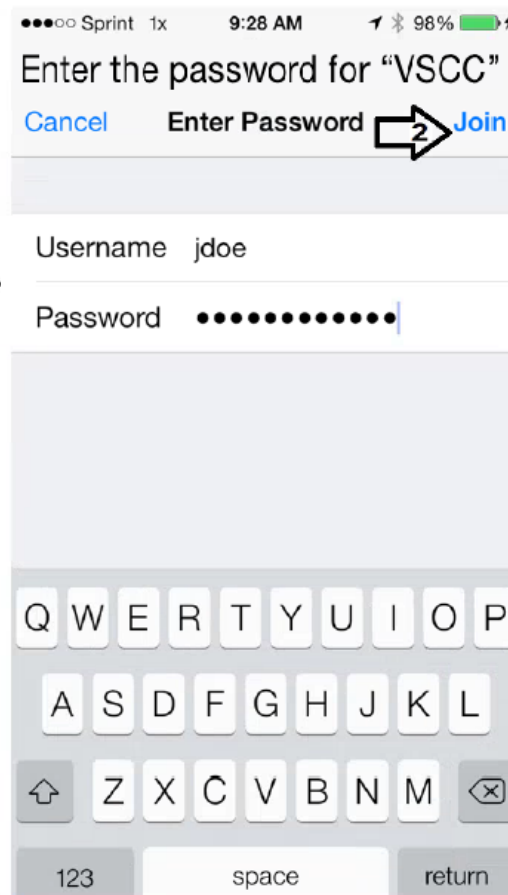

1. Tap "Settings"

2. Tap "Wi-Fi"

3. Tap "VSCC"

4. Input your Volstate username & password and click "Join"

5. Tap "Accept"