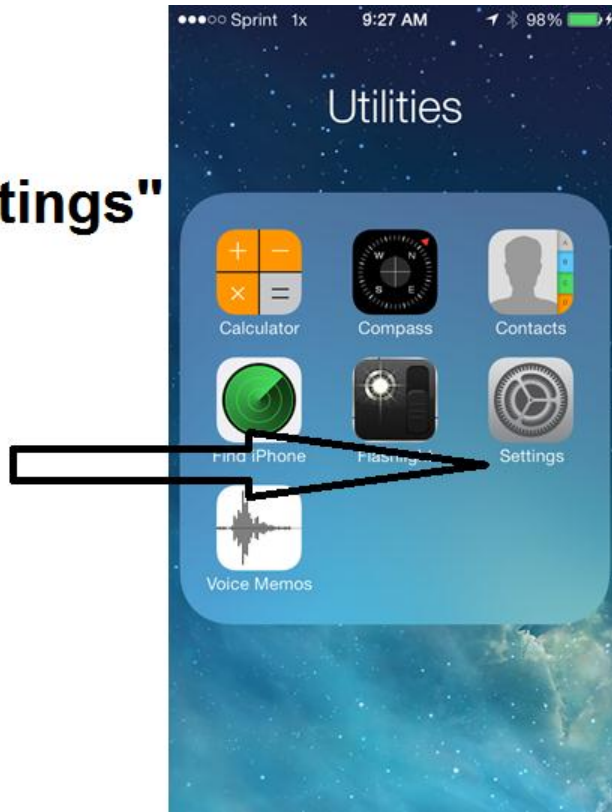

1. Tap "Settings"

2. Tap "Wi-Fi"

3. Tap "VSCC"

4. Input your Volstate username & password and click "Join"

5. Tap "Accept"